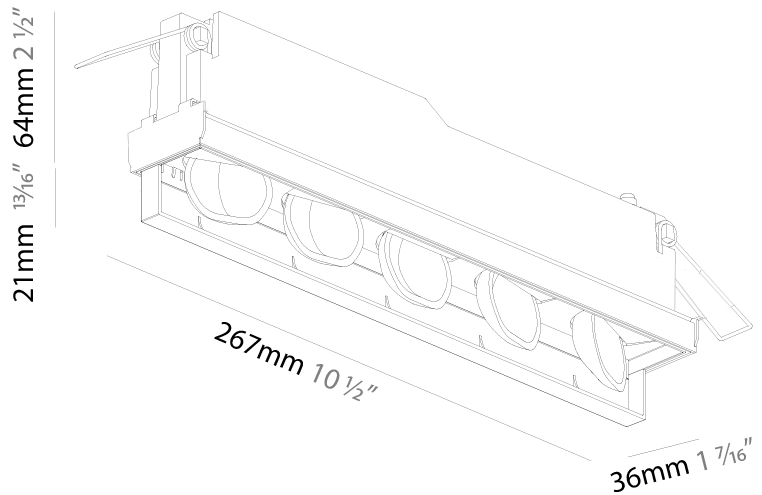

Shape: Rectangle
 Length (mm): 267
 Length (in): 10 1/2
 Width (mm): 36
 Width (in): 1 1/16
 Height (mm): 64
 Height (in): 2 1/2
 Ceiling Thickness (mm): 12.5
 Ceiling Thickness (in): 1/2
 Min. Recessing Depth (mm): 100
 Min. Recessing Depth (in): 3 15/16
 Weight (kg): .943
 Weight (lbs): 2.08
 Fixture Material: Aluminum Die Cast
 Cut-out Measurements: 273mm / 10 3/4" x 42mm / 1 5/8"

Certified By: CSA Certified to UL and CSA Standards
 IP rating: IP20

100mm
3 15/16"

12 1/2 mm
1/2"

270mm x 38mm
10 5/8" x 1 1/2"

PROJECT	_____
TYPE	_____
SPECIFIER	_____
QUANTITY	_____
DATE	_____

MAGIQ WALLWASH TRIMLESS

Shape: Rectangle
 Length (mm): 267
 Length (in): 10 1/2
 Width (mm): 36
 Width (in): 1 7/16
 Height (mm): 64
 Height (in): 2 1/2
 Ceiling Thickness (mm): 12.5
 Ceiling Thickness (in): 1/2
 Min. Recessing Depth (mm): 100
 Min. Recessing Depth (in): 3 15/16
 Weight (kg): .943
 Weight (lbs): 2.08
 Fixture Material: Aluminum Die Cast
 Cut-out Measurements: 273mm / 10 3/4" x 42mm / 1 5/8"