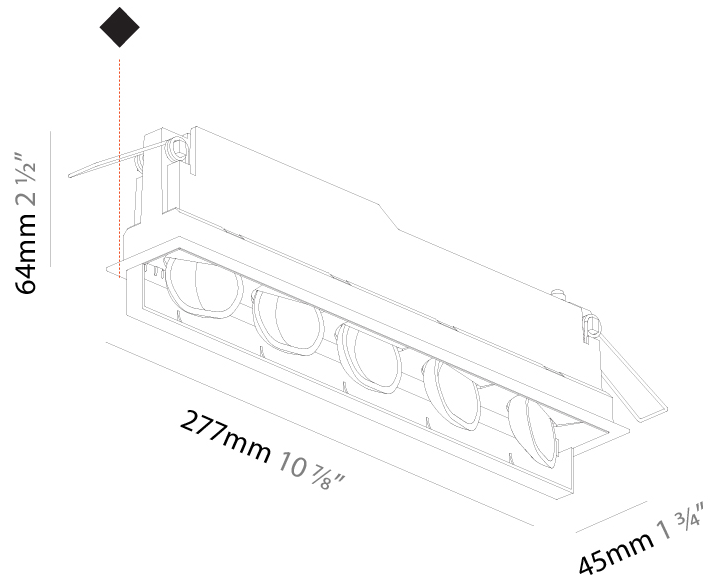

GENERAL

Series: Magiq _____
Subseries: Magiq Wallwash _____
Partner: Prolicht _____
Division: Architectural _____
Installation: Recessed _____
Product Type: Wallwash _____
Mounting Location: Ceiling _____
Light Distribution: Asymmetric _____

PHYSICAL

Shape: Rectangle _____
Length (mm): 277 _____
Length (in): 10 7/8 _____
Width (mm): 45 _____
Width (in): 1 3/4 _____
Height (mm): 64 _____
Height (in): 2 1/2 _____
Min. Recessing Depth (mm): 100 _____
Min. Recessing Depth (in): 3 15/16 _____
Fixture Material: Aluminum Die Cast _____
Cut-out Measurements: 270mm / 10 5/8" x 38mm / 1 1/2" _____

ELECTRICAL

Lamp Type: LED (Zhaga Standard) _____
Input Wattage (W): 31.4 _____
Dimming: Tri-Mode (Non-Dimming and Phase Dimming (120Vac only) and 0-10V Dimming) _____
Driver Included: No _____
Driver Location: Remote _____
Driver Type: Constant Current - Universal _____
Driver Class: Class 1 _____
Input Voltage (V): 120 - 277 _____
Constant Current (MA): 500 _____

LED

Number of LEDs: 5 _____
Color Temperature (°K): 3000 _____
Max. Delivered Lumen (lm): 2339 _____
Nominal Lumen (lm): 2590 _____
CRI: >90 CRI _____
Efficiency (%): 82.3 _____
Lamp Life (hrs): 50000 _____

OPTICAL

RATINGS AND CERTIFICATIONS

Certified By: CSA Certified to UL and CSA Standards _____
IP rating: IP20 _____

100mm
3 15/16"

5 - 30 mm
3/16" - 1 3/16"

270mm x 38mm
10 5/8" x 1 1/2"